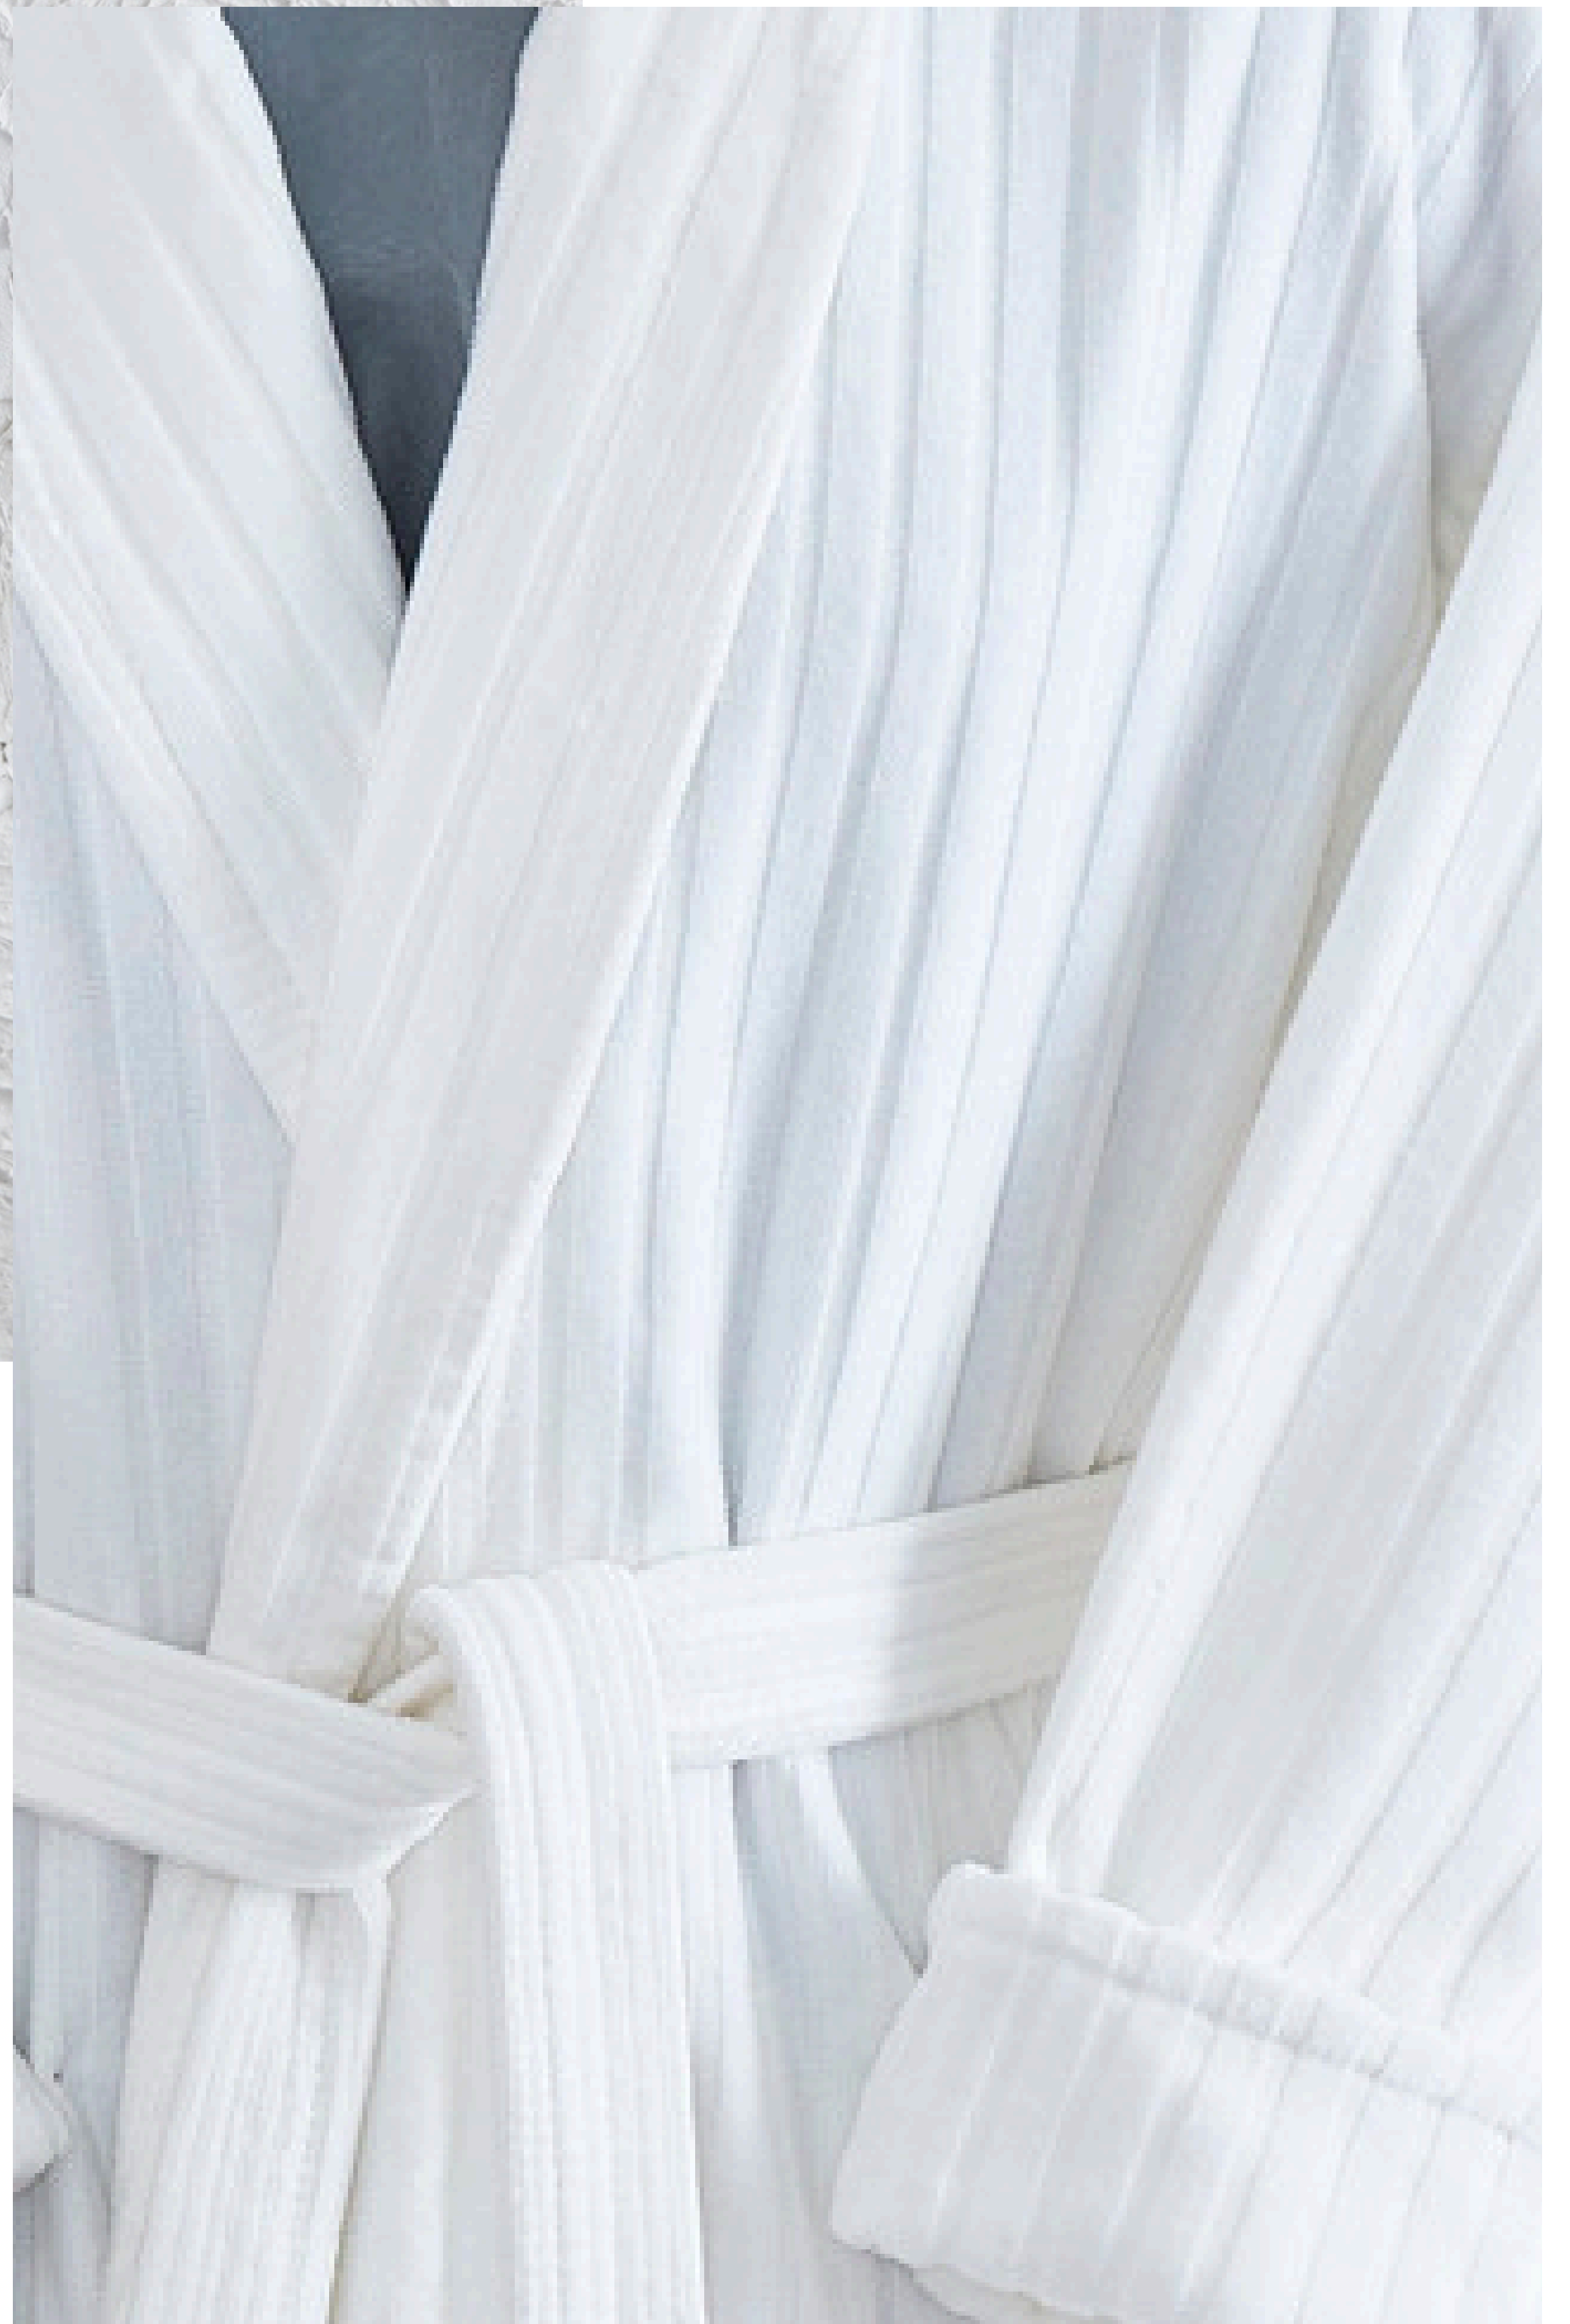

Attributes

- 100% Turkish Cotton
- 430 GSM
- Shawl Collar
- Striped Velour