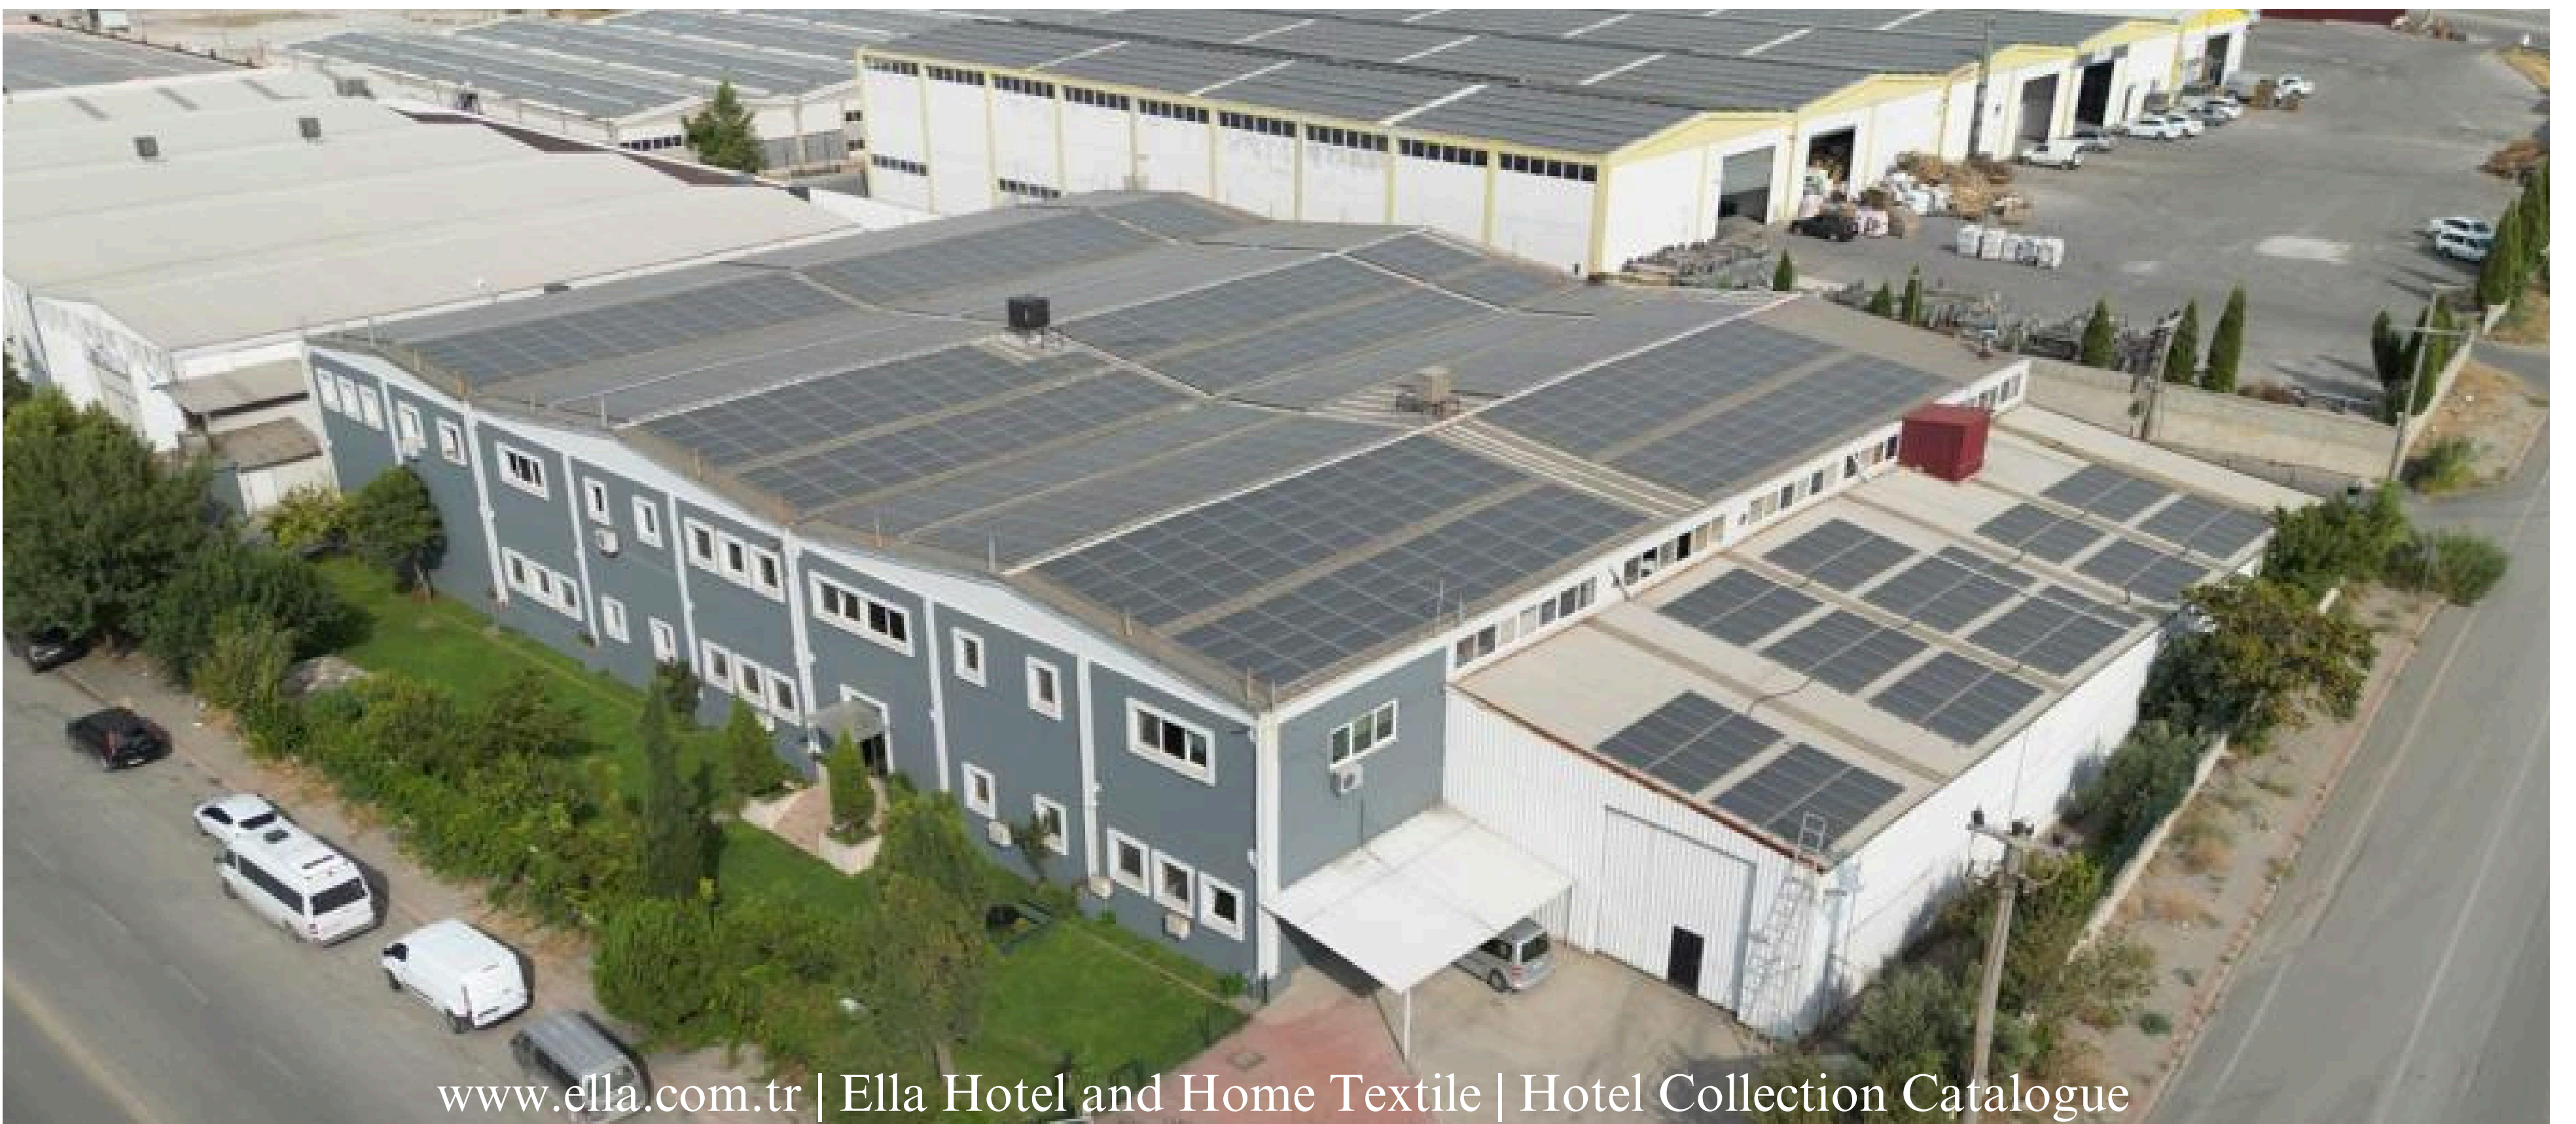

Hacıyüplü Mah, 3123 Sokak, No:13, Merkezefendi, 20050, Denizli/TURKEY

Factory Tel: +90 258 371 71 36

Mobile (WhatsApp Available): +90 507 161 29 09

e-Mail: info@ella.com.tr

BUSINESS MODEL

In the catalogue, all product properties can be customized by the customer on demand. Sizes, colors, borders, weight and yarn number can be re-set by the customer if requested. Custom Embroidery can be applied. Private Label can be sewn.