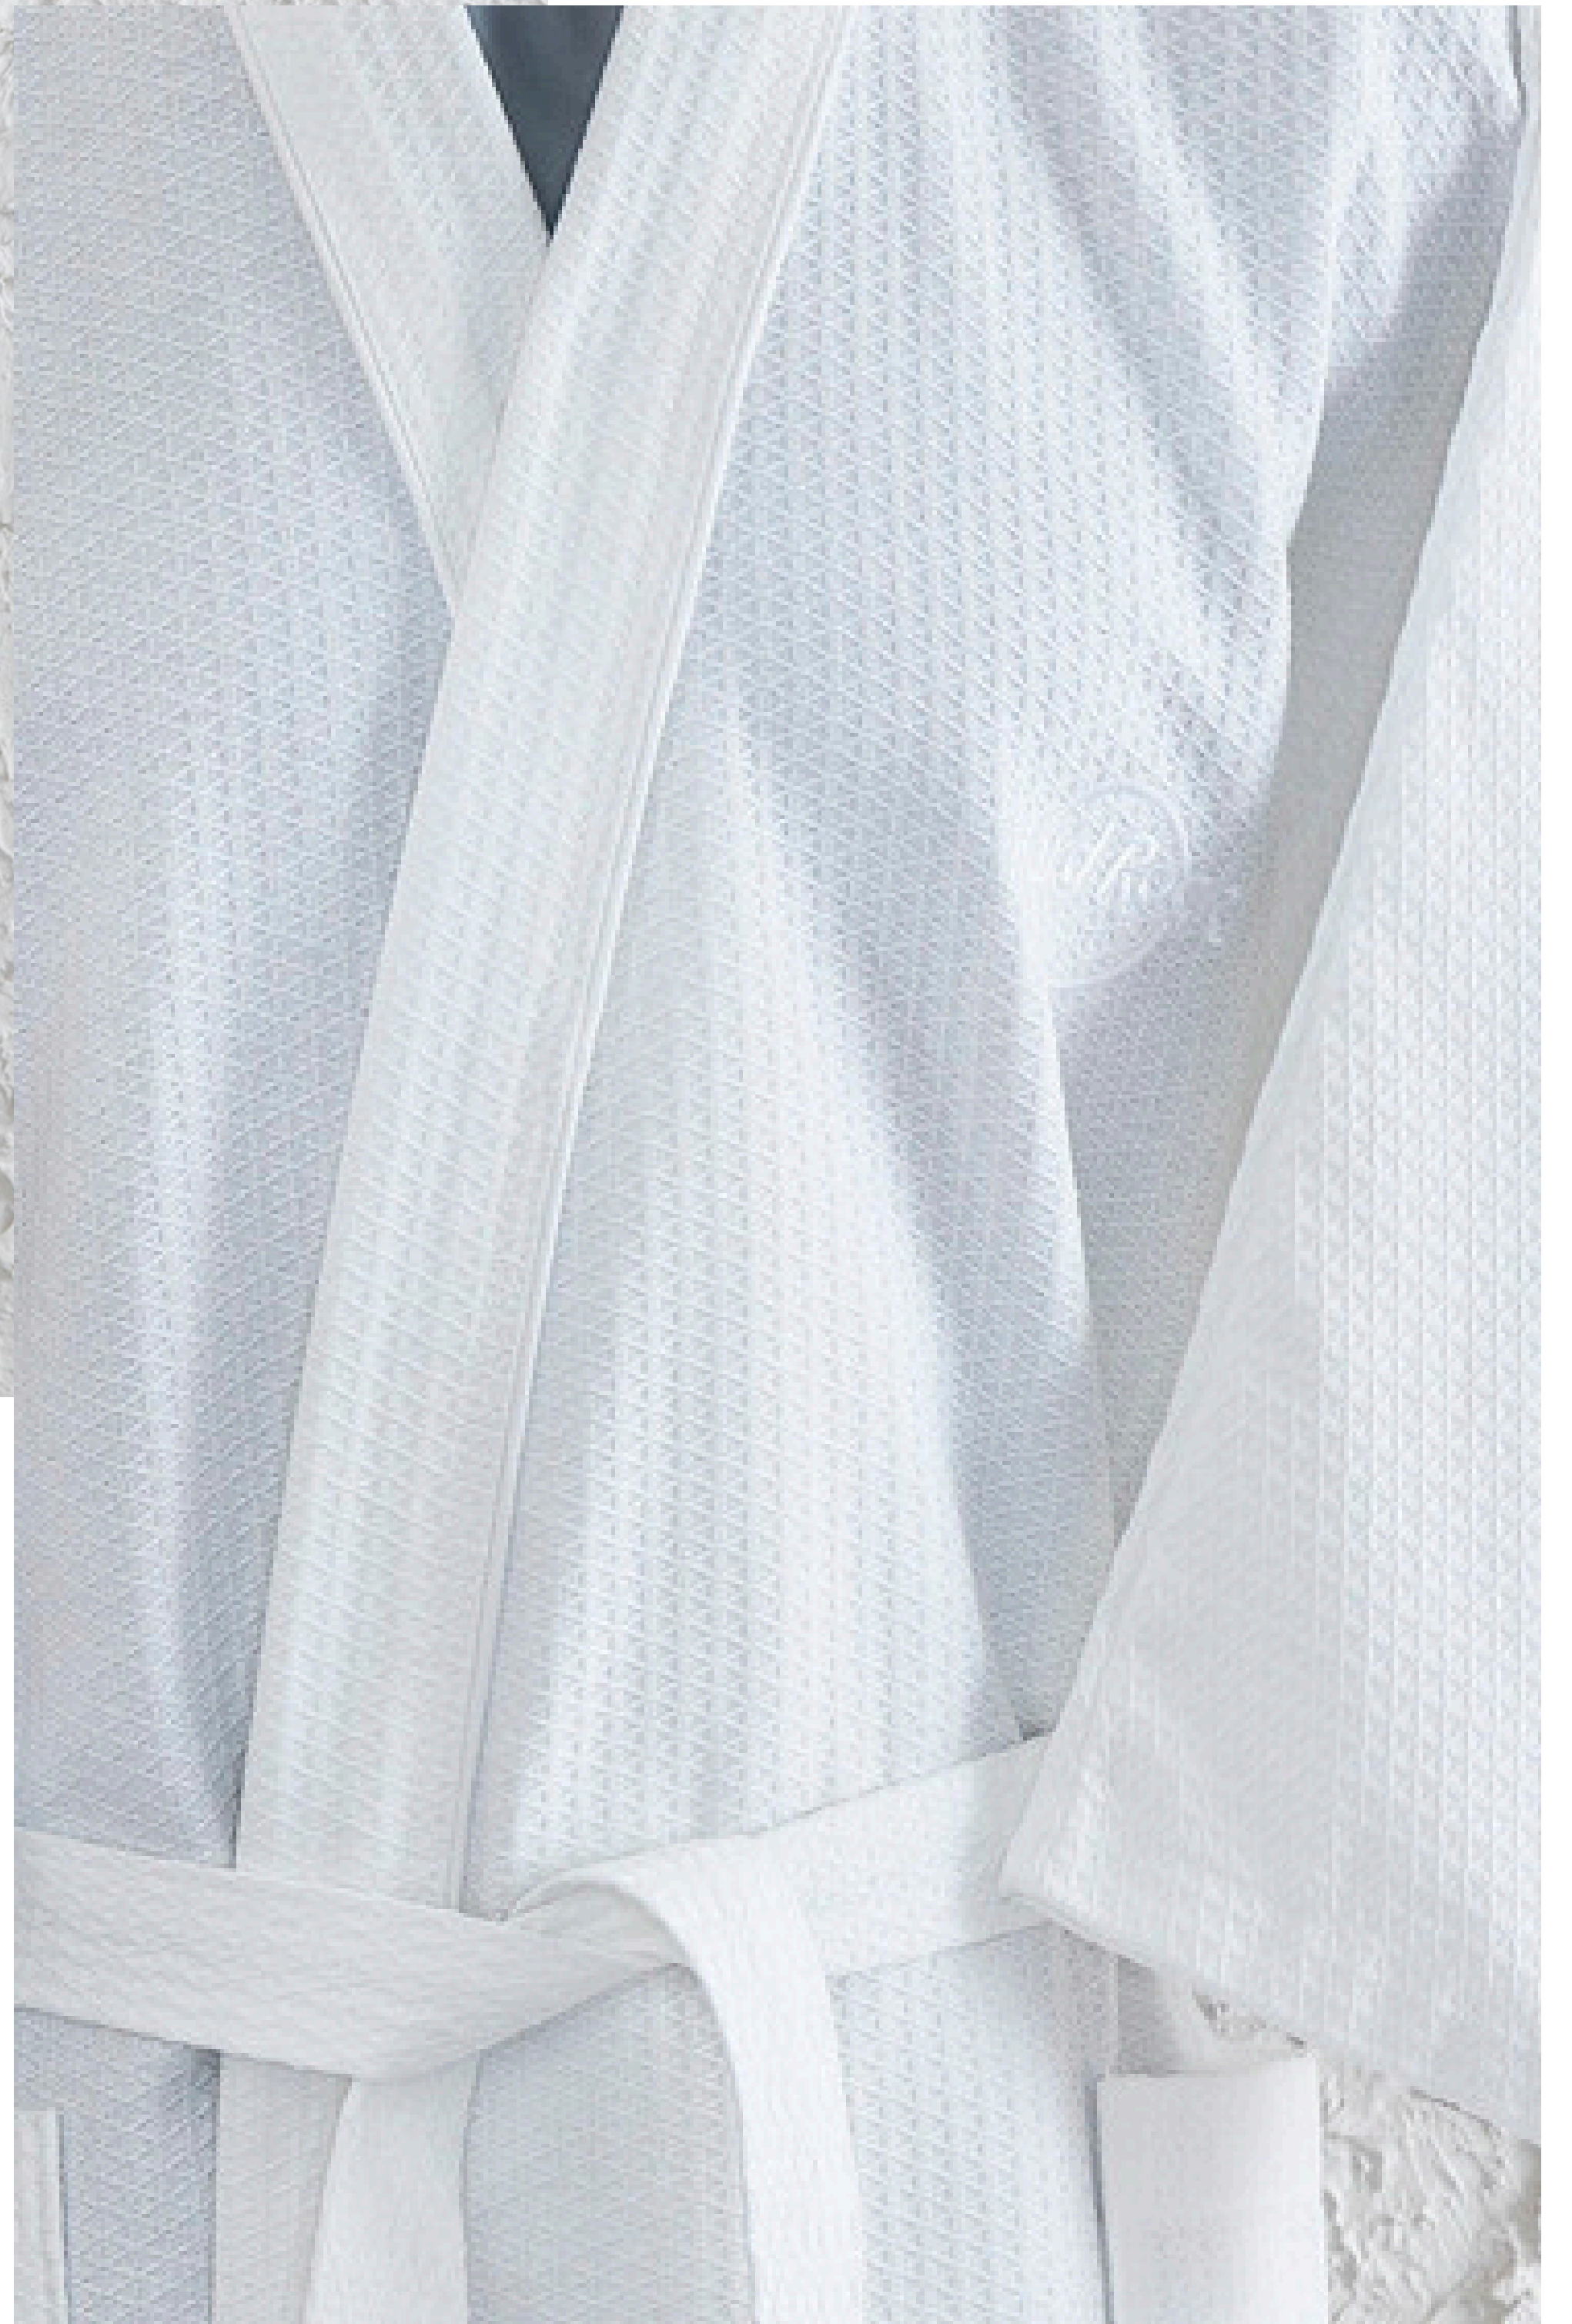

Attributes

- 250 GSM
- 100% Turkish Cotton
- Kimono
- Diamond Waffle Texture